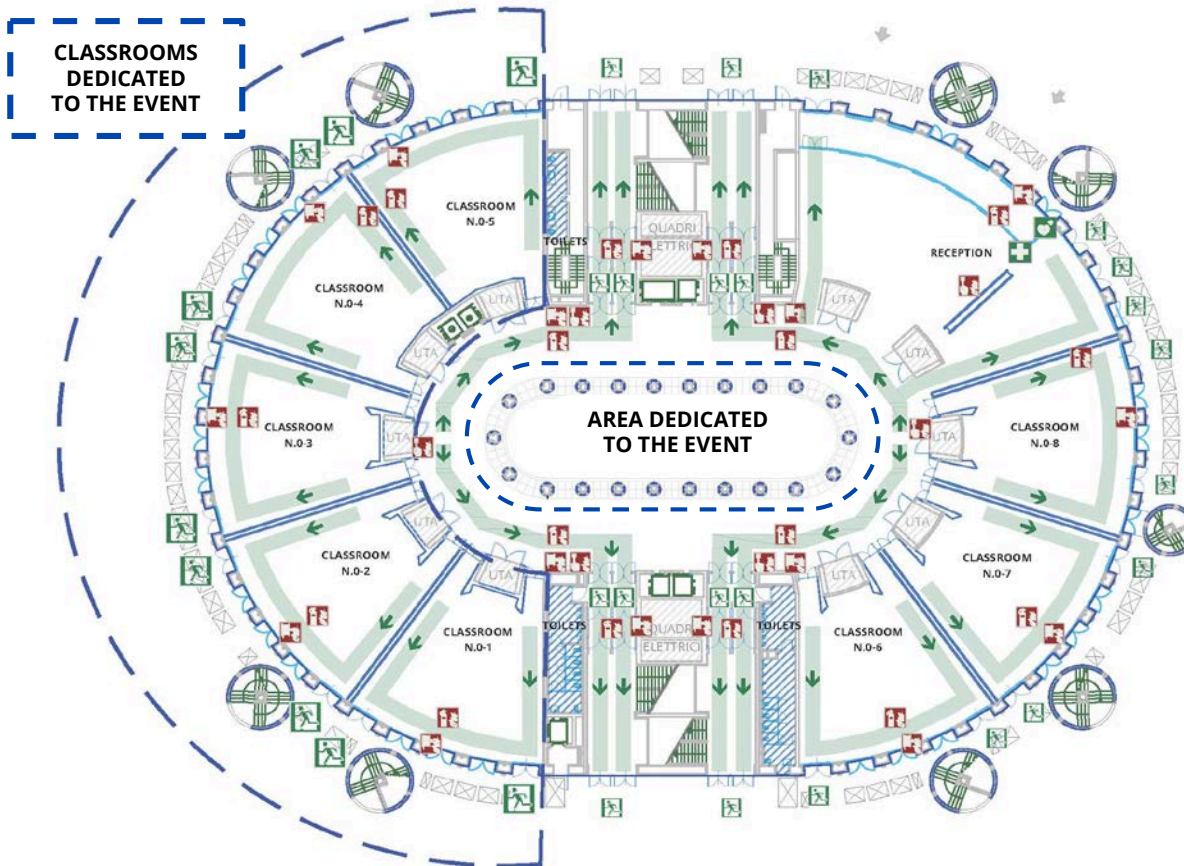

Plan: Ground Floor

UNIVERSITA' BOCCONI PIAZZA SRAFFA 13

INTERNAL EMERGENCY NUMBER

02 5836 2121 from **mobile phone**
2121 from **internal phone**

If you need to contact the external emergency services (an ambulance, the fire brigade or the police), you can call:

112 (EUROPEAN EMERGENCY NUMBER)

General plan and assembly point

**Piazza
Sraffa**